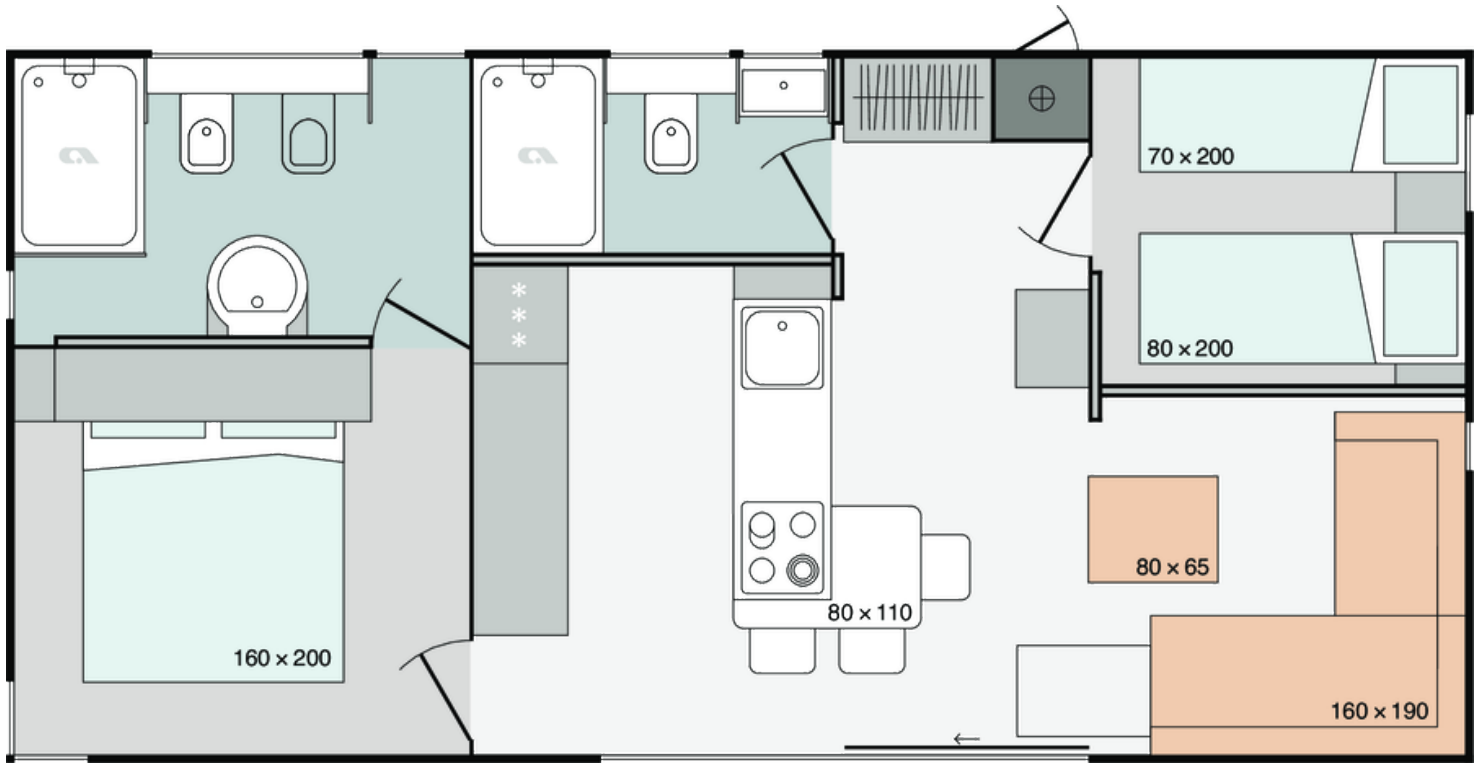

Xline 905 C22

Facade:

XLine 905

Layout:

XLine 905

A1 GENERAL

Area	40,50
Number of beds	4+2
Number of bedrooms	2
Number of bathrooms	2
Height	3,45
Length	9,00
Width	4,5

B1 CHASSIS

100% Galvanized Steel Chassis with leveling feet	X
Inflatable wheels	X
Detachable hook	X
Leveling Feet 1-2%	X

B2 FLOOR

Vynil flooring	X
Adria Sandwich Technology ® Floor 40 mm (R=1,01 m2K/W)	X

B3 EXTERIOR WALLS