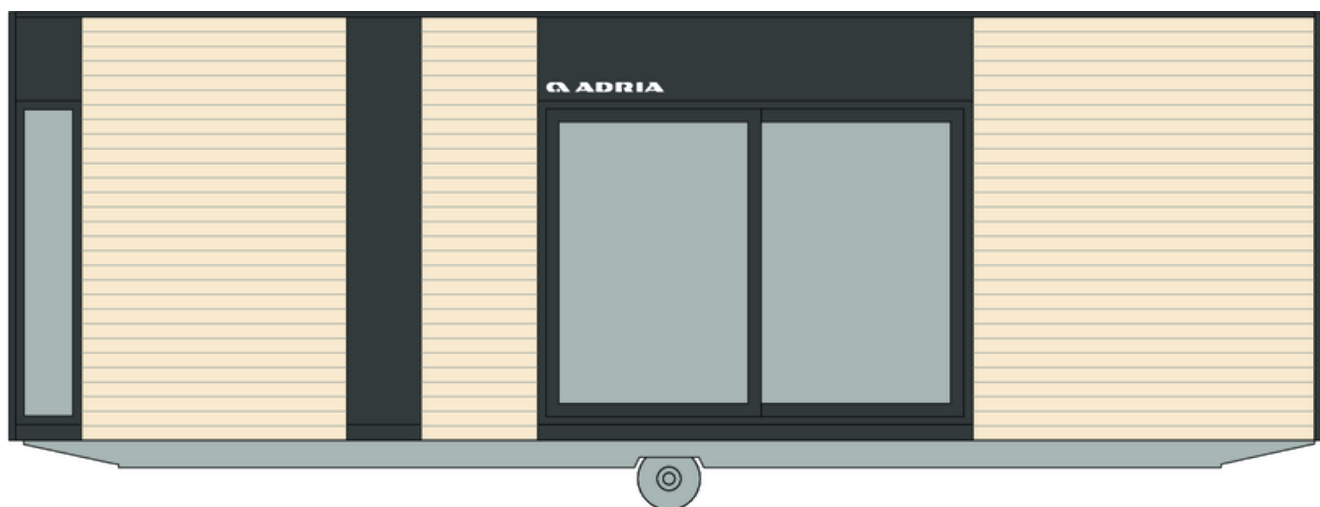

Xline 905 C22

Facade:

XLine 905

Layout:

XLine 905

A1 GENERAL

Area	40,50
Number of beds	4+2
Number of bedrooms	2
Number of bathrooms	2
Height	3,45
Length	9,00
Width	4,5

B1 CHASSIS

100% Galvanized Steel Chassis with leveling feet	X
Inflatable wheels	X
Detachable hook	X
Leveling Feet 1-2%	X

B2 FLOOR

Vynil flooring	X
Adria Sandwich Technology ® Floor 40 mm (R=1,01 m2K/W)	X

B3 EXTERIOR WALLS