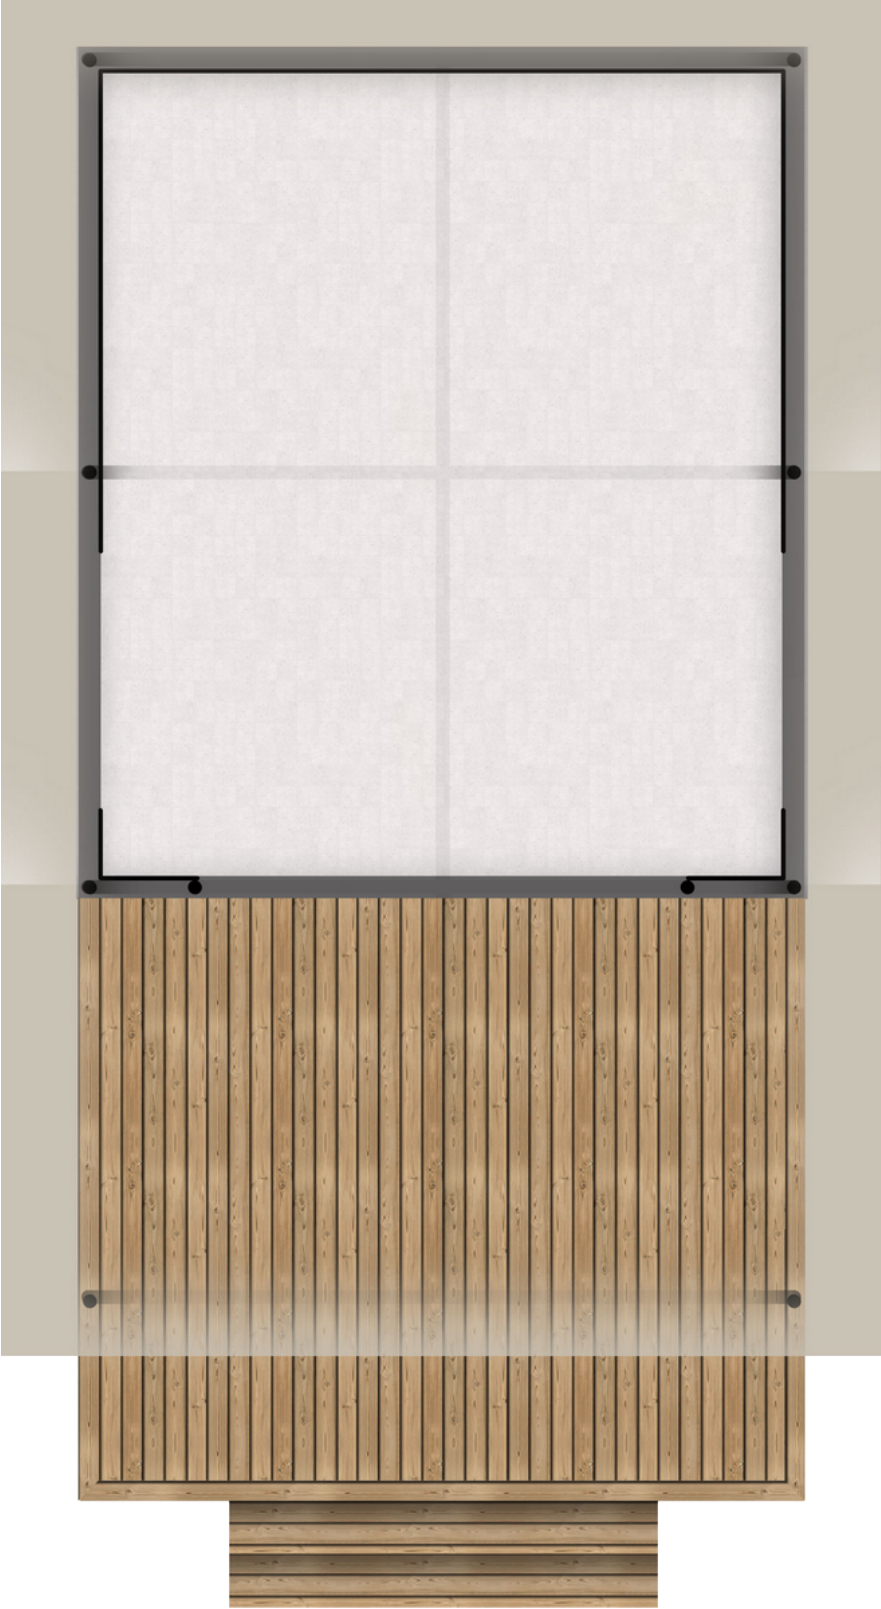

Safari S BASIC

Safari S BASIC

Facade:

Layout:

A1 GENERAL

Length interior/exterior	3,76/6,50
Width interior/exterior	3,19/4,52
Height interior/exterior	3,15/3,70
Area	18,15
Number of beds	-
Number of bedrooms	-
Number of bathrooms	-
Kitchen	-
Transport length	5,68
Transport width	2,28
Transport height	2,33
Dimension terrace	3,19x1,91
Length	5,68

B1 CHASSIS

Inflatable wheels	O
Detachble hook	O
Leveling Feet	X
Powder coated steel chassis	X
Cointainer transport kit	O
Anchoring kit	O
Detachble hook with third wheel	O

B2 FLOOR

Vynil flooring	X
Moisture resistant CTB-H floor 19 mm with ALU isolation floor foil	X

Safari S BASIC

Chassis cover PVC 20cm	X
Chassis cover PVC 45cm	O
Window with mosquito net	X
Internal canvas rolo	X
Front entrance opening section on zipper	X
Side wall opening sections on zipper	O
Mosquito net for entrance opening	O
External cristal PVC rolo with Vecro tape	X
Mosquito net preinstallation on entrance doors	X
Pad lock system	X
Master key for pad lock system	O
Stick for door zipper	X
Detachable front side of the canvas	X
Winter cover	O
Interior canvas Subrenat CAMP420PC 2I 420g/m2	X