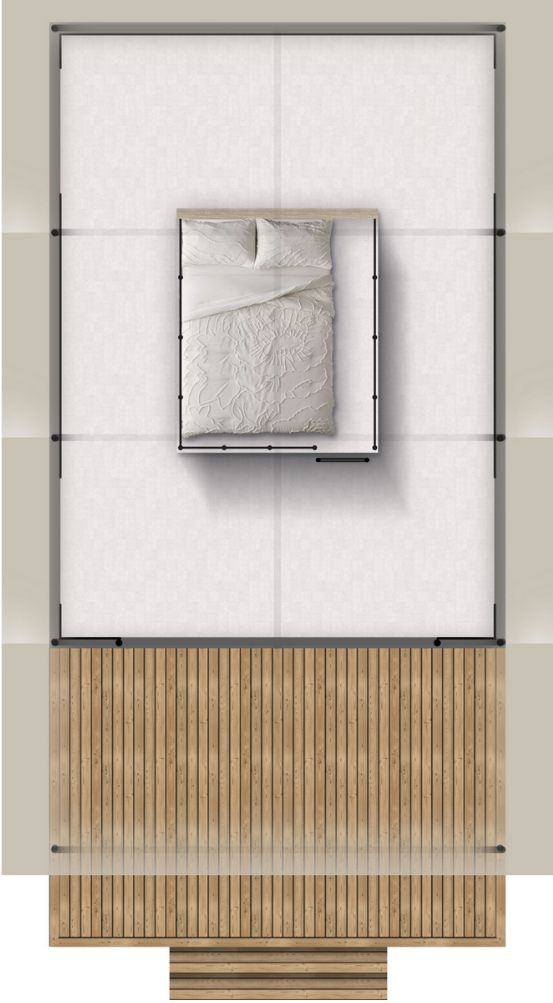

Safari M FAMILY+

Facade:

Layout:

A1 GENERAL

Length interior/exterior	5,68/8,43
Width interior/exterior	4,09/4,92
Height interior/exterior	3,55/4,6
Area	31,12+7
Number of beds	6
Number of bedrooms	3
Number of bathrooms	1
Loft bedroom	X
Kitchen	X
Transport length	5,68
Transport width	2,28
Transport height	2,4
Dimension terrace	4,09x1,91

B1 CHASSIS

Inflatable wheels	O
Detachble hook	O
Leveling Feet	X
Powder coated steel chassis	X
Cointainer transport kit	O
Anchoring kit	O
Detachble hook with third wheel	O

B2 FLOOR

Vynil flooring	X
Moisture resistant CTB-H floor 19 mm with ALU isolation floor foil	X