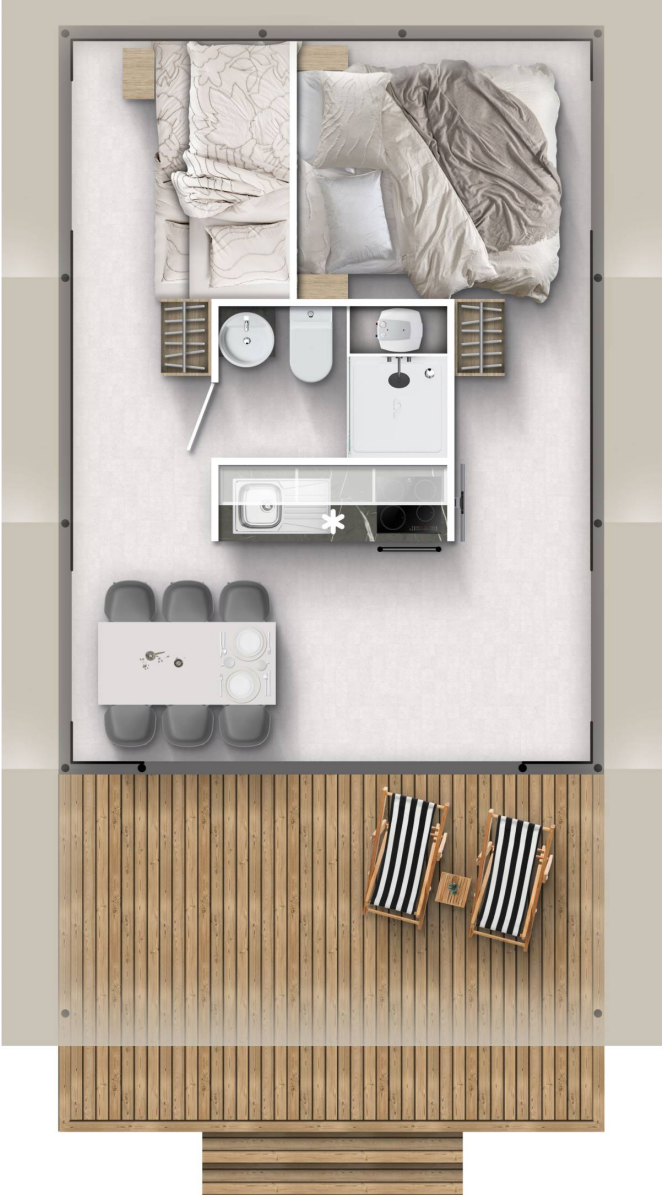

Safari M FAMILY+

Facade:

Layout:

A1 GENERAL

Length interior/exterior	5,68/8,43
Width interior/exterior	4,09/4,92
Height interior/exterior	3,55/4,6
Area	31,12+7
Number of beds	6
Number of bedrooms	3
Number of bathrooms	1
Loft bedroom	X
Kitchen	X
Transport length	5,68
Transport width	2,28
Transport height	2,4
Dimension terrace	4,09x1,91

B1 CHASSIS

Inflatable wheels	O
Detachble hook	O
Leveling Feet	X
Powder coated steel chassis	X
Cointainer transport kit	O
Anchoring kit	O
Detachble hook with third wheel	O

B2 FLOOR

Vynil flooring	X
Moisture resistant CTB-H floor 19 mm with ALU isolation floor foil	X

C3 MASTER BEDROOM

Safe in master bedroom	O
Double bed with slatted bed base	160x200
Foam mattresses (25 kg/m ²) in master bedroom	X
Foam mattresses (35 kg/m ²) in master bedroom	O
Ottoman upholstered bed in master bedroom	O
Topper for mattresses in master bedroom	O
Upholstered bed in master bedroom	O
Wooden bed upholstery in master bedroom	O
Upholstered headboard in master bedroom	O
Bedside tables in master bedroom	X
Wardrobe in master bedroom	X
Ambiental LED lightning under the shelf in master bedroom	O
Reading LED lights in master bedroom	X
USB charging modules in master bedroom (2 x C, 2 x A)	O
Built-in wireless charger in master bedroom	O
TV module in master bedroom (1x TV socket, 2x socket)	O
Electrical socket in master bedroom	X

C6 BATHROOM

Shower cabin	90x75
Shower swing doors with security glass	X
Shower PVC wall	X
Shower rail with sliding shower holder	X
Wash-stand with mixer tap	X
Mirror with shelf in bathroom	X
Ceramic toilet with toilet seat	X
PVC toilet tank with saving function	X
Towel holder	X
Toilet roll holder	X
Hangers in bathroom (2 pcs)	X
Hairdryer in bathroom	O
Electrical socket in bathroom	X