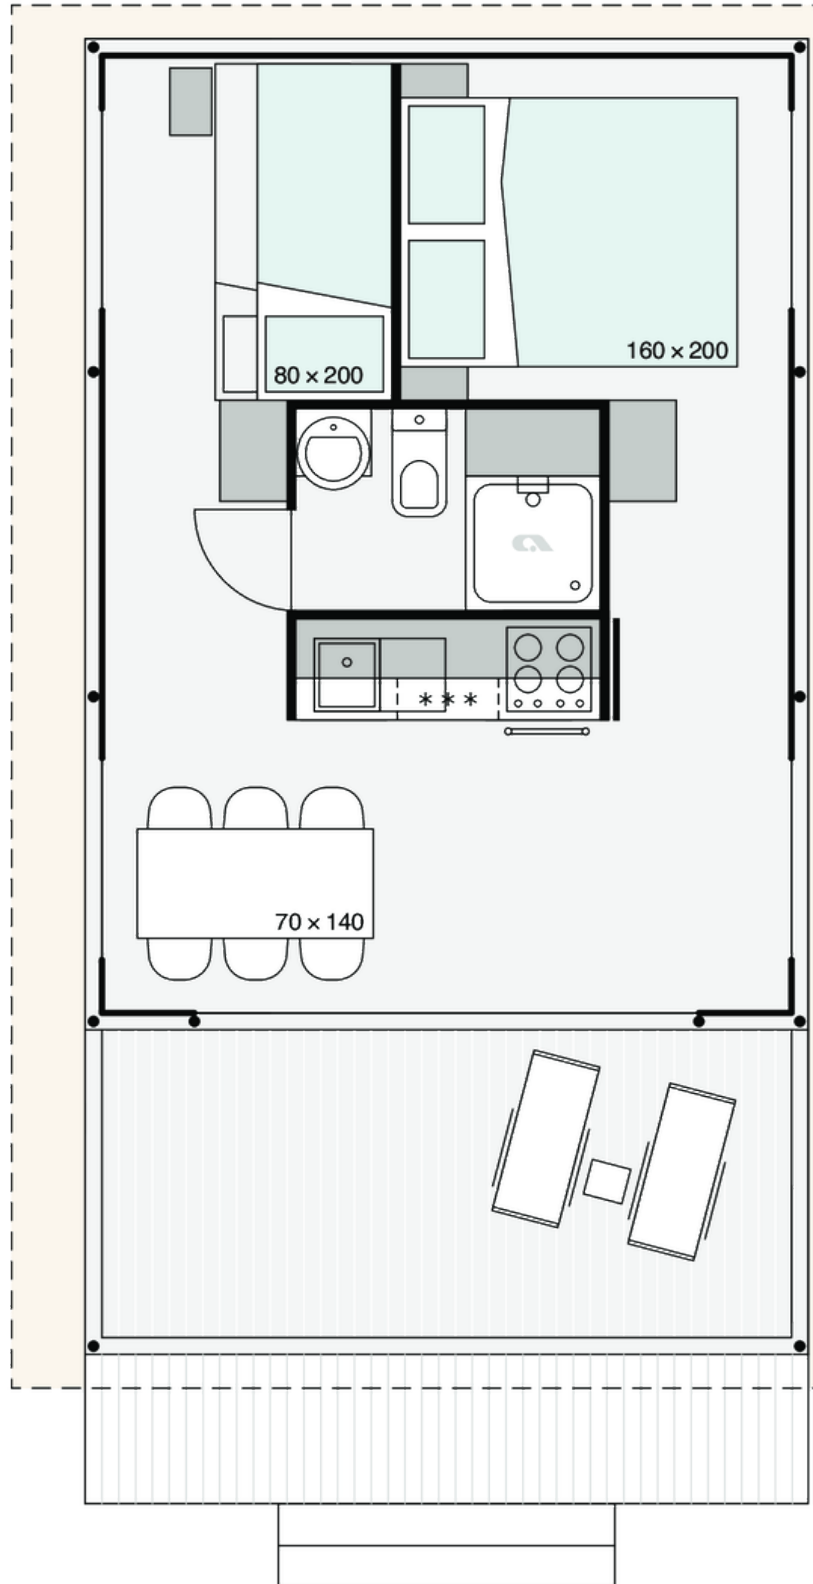

Safari M FAMILY+

Facade:

Safari M fasada

Layout:

Safari M Famil

A1 GENERAL

Length interior/exterior	5,68/8,43
Width interior/exterior	4,09/4,92
Height interior/exterior	3,55/4,6
Area	31,12+7
Number of beds	6
Number of bedrooms	3
Number of bathrooms	1
Loft bedroom	X
Kitchen	X
Transport length	5,68
Transport width	2,28
Transport height	2,4
Dimension terrace	4,09x1,91

Chassis cover PVC 20cm	X
Chassis cover Campshield FR1 20cm	O
Chassis cover Campshield FR1 45cm	O
Chassis cover PVC 45cm	O
Window with mosquito net	X
Internal canvas rolo	X
Front entrance opening section on zipper	X
Side wall opening sections on zipper	O
Mosquito net for entrance opening	O
External cristal PVC rolo with Vecro tape	X
Mosquito net preinstallation on entrance doors	X
Pad lock system	X
Master key for pad lock system	O
Stick for door zipper	X
Side wall opening sections on zipper - safety exit	X
Detachable front side of the canvas	X
Winter cover	O
Interior canvas Subrenat CAMP420PC 2I 420g/m2	X
Roof Subrenat CAMP420PC 2I 420g/m2	O