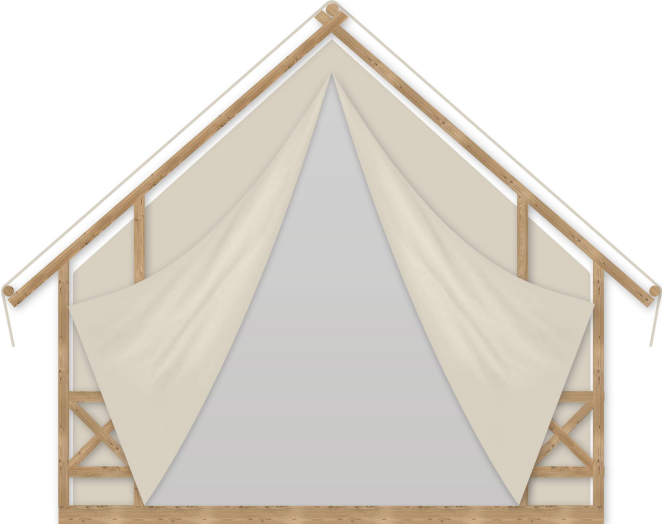

Safari M BASIC

Facade:

Layout:

A1 GENERAL

| | |
|--------------------------|-----------|
| Length interior/exterior | 5,68/8,43 |
| Width interior/exterior | 5/5,83 |
| Height interior/exterior | 3,95/5,02 |
| Area | 38+7 |
| Number of beds | - |
| Number of bedrooms | - |
| Number of bathrooms | - |
| Loft bedroom | - |
| Kitchen | - |
| Transport length | 5,68 |
| Transport width | 2,28 |
| Transport height | 2,4 |
| Dimension terrace | 5x1,91 |

B1 CHASSIS

| | |
|---------------------------------|---|
| Inflatable wheels | O |
| Detachble hook | O |
| Leveling Feet | X |
| Powder coated steel chassis | X |
| Cointainer transport kit | O |
| Anchoring kit | O |
| Detachble hook with third wheel | O |

| | |
|---|---|
| Interior canvas TenCate Campshield FR2 290g/m2 (FR) | O |
| Chassis cover PVC 20cm | X |
| Chassis cover Campshield FR1 20cm | O |
| Chassis cover Campshield FR1 45cm | O |
| Chassis cover PVC 45cm | O |
| Window with mosquito net | X |
| Internal canvas rolo | X |
| Front entrance opening section on zipper | X |
| Side wall opening sections on zipper | O |
| Mosquito net for entrance opening | O |
| External cristal PVC rolo with Vecro tape | X |
| Mosquito net preinstallation on entrance doors | X |
| Pad lock system | X |
| Master key for pad lock system | O |
| Stick for door zipper | X |
| Detachable front side of the canvas | X |
| Winter cover | O |
| Interior canvas Subrenat CAMP420PC 2I 420g/m2 | X |