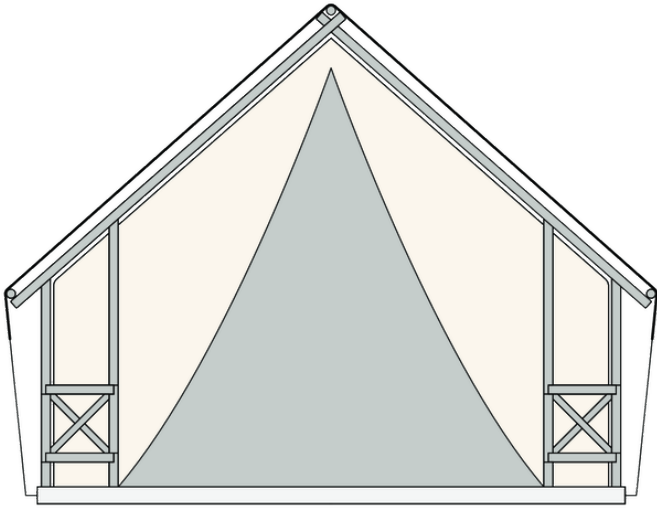

# Safari L BASIC

**Facade:**

**Safari L fasada**

**Layout:**

**Safari L Ba**

**A1 GENERAL**

Length interior/exterior	5,68/8,43
Width interior/exterior	5/5,83
Height interior/exterior	3,95/5,02
Area	38+7
Number of beds	-
Number of bedrooms	-
Number of bathrooms	-
Loft bedroom	-
Kitchen	-
Transport length	5,68
Transport width	2,28
Transport height	2,4
Dimension terrace	5x1,91

**B3 EXTERIOR WALLS**

PVC transport protection	X
Sturdy round wooden beams fi 100 mm	X
Powder coated steel connectors	X
100% aluminium foldable pole construction	-
Roof canvas PVC Sattler Complain 745 7M4 640g/m2 (FR)	X
Roof canvas TenCate Campshield FR1 420g/m2 (FR)	O

Interior canvas TenCate Campshield FR2 290g/m2 (FR)	O
Chassis cover PVC 20cm	X
Chassis cover Campshield FR1 20cm	O
Chassis cover Campshield FR1 45cm	O
Chassis cover PVC 45cm	O
Window with mosquito net	X
Internal canvas rolo	X
Front entrance opening section on zipper	X
Side wall opening sections on zipper	O
Mosquito net for entrance opening	O
External cristal PVC rolo with Vecro tape	X
Mosquito net preinstallation on entrance doors	X
Pad lock system	X
Master key for pad lock system	O
Stick for door zipper	X
Detachable front side of the canvas	X
Winter cover	O
Interior canvas Subrenat CAMP420PC 2I 420g/m2	X
Roof Subrenat CAMP420PC 2I 420g/m2	O