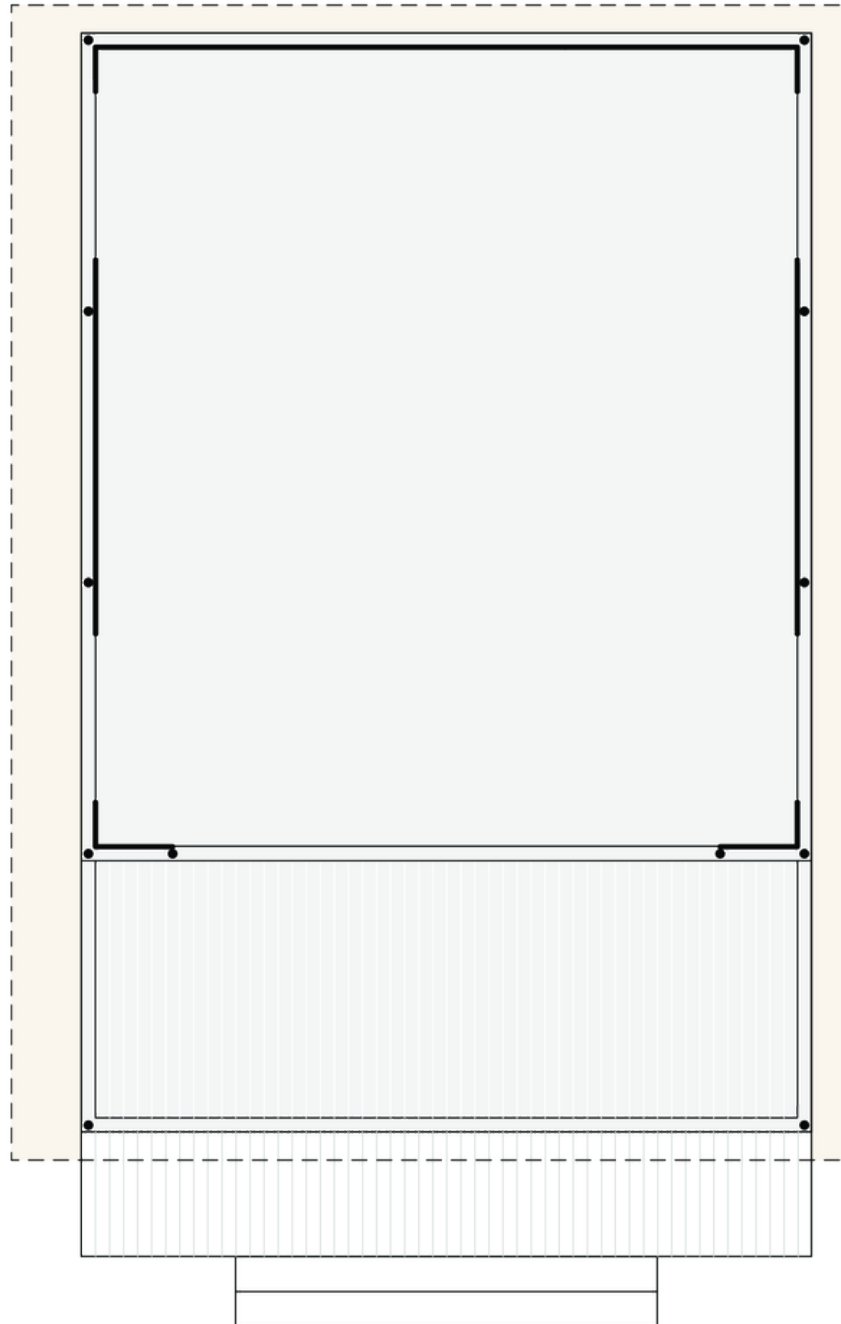

# Safari L BASIC

**Facade:**

**Safari L fasada**

**Layout:**

**Safari L Ba**

**A1 GENERAL**

Length interior/exterior	5,68/8,43
Width interior/exterior	5/5,83
Height interior/exterior	3,95/5,02
Area	38+7
Number of beds	-
Number of bedrooms	-
Number of bathrooms	-
Loft bedroom	-
Kitchen	-
Transport length	5,68
Transport width	2,28
Transport height	2,4
Dimension terrace	5x1,91

Interior canvas TenCate Campshield FR2 290g/m2 (FR)	O
Chassis cover PVC 20cm	X
Chassis cover Campshield FR1 20cm	O
Chassis cover Campshield FR1 45cm	O
Chassis cover PVC 45cm	O
Window with mosquito net	X
Internal canvas rolo	X
Front entrance opening section on zipper	X
Side wall opening sections on zipper	O
Mosquito net for entrance opening	O
External cristal PVC rolo with Vecro tape	X
Mosquito net preinstallation on entrance doors	X
Pad lock system	X
Master key for pad lock system	O
Stick for door zipper	X
Detachable front side of the canvas	X
Winter cover	O
Interior canvas Subrenat CAMP420PC 2I 420g/m2	X
Roof Subrenat CAMP420PC 2I 420g/m2	O