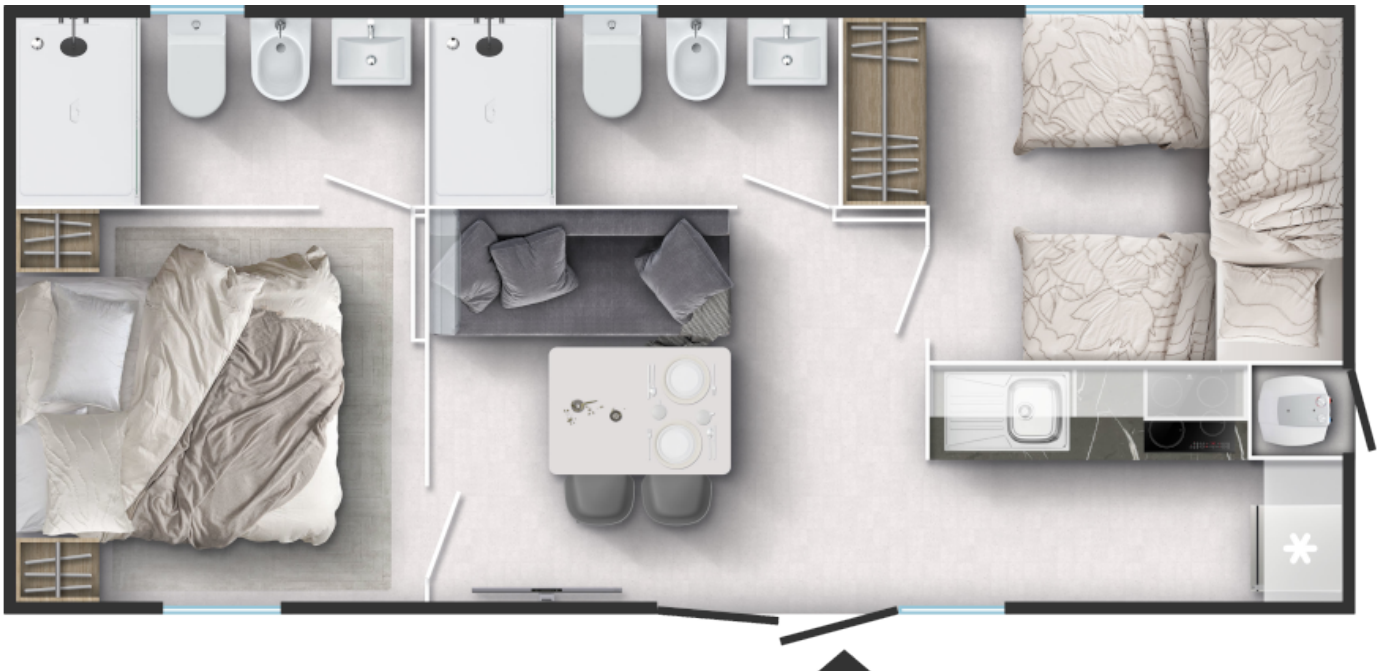

MLine Pure 854 F22

Facade:

Layout:

A1 GENERAL

Area	34,00
Number of beds	4+1
Number of bedrooms	2
Number of bathrooms	2
Height	3,45
Length	8,50
Width	4,00

B1 CHASSIS

100% Galvanized Steel Chassis with leveling feet	X
Inflatable wheels	X
Detachable hook	X

C3 MASTER BEDROOM

Safe in master bedroom	O
Double bed with slatted bed base	160 X 200
Foam mattresses (25 kg/m ²) in master bedroom	X

Foam mattresses (35 kg/m ²) in master bedroom	O
Upholstered bed in master bedroom	O
Ottoman upholstered bed in master bedroom	O
Wooden bed upholstery in master bedroom	O
Ottoman bed with wooden upholstery in master bedroom	O
Wooden headboard in master bedroom	X
Upholstered headboard in master bedroom	O
Extra wooden headboard in master bedroom	O
Extra headboard in textile in master bedroom	O
Bedside tables in master bedroom	X
Cupboards over the bed in master bedroom	O
Wardrobe in master bedroom	X
Hangers in master bedroom (2 pcs)	X
Mirror in master bedroom	O
Reading LED lights in master bedroom	X
USB charging modules in master bedroom (2 x C, 2 x A)	O
Built-in ceiling spot LED lights in master bedroom with 2-way switch	X
Electrical sockets in master bedroom (2x)	X
UTP socket in master bedroom	O
TV module in master bedroom (1x TV socket, 2x socket)	O