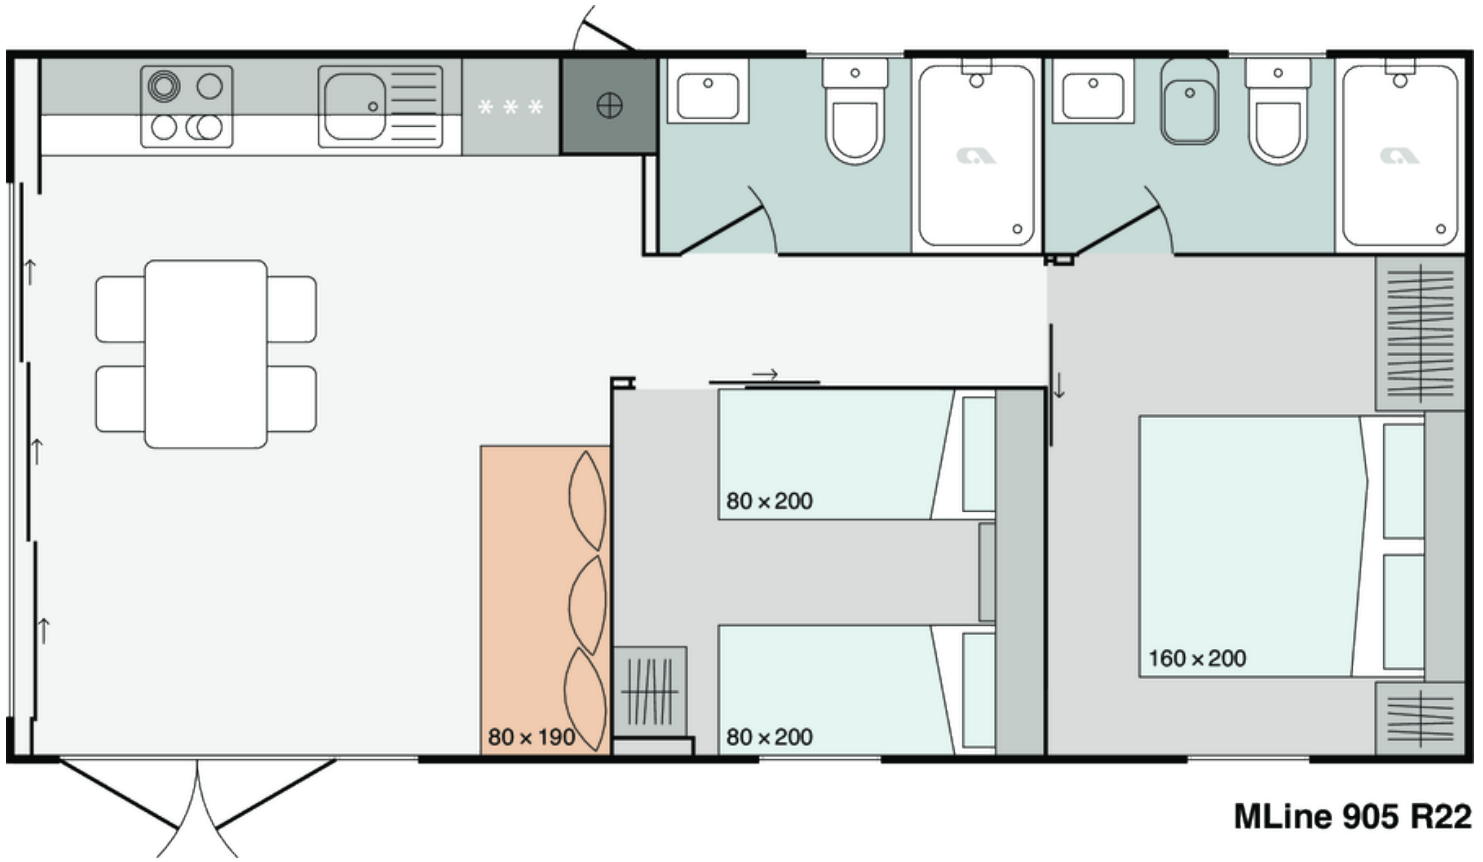

Mline 905 R22

Facade:

MLine 905 R22

Facade 2:

MLine 905 R22

Layout:

A1 GENERAL

Area	40,50
Number of beds	4+1
Number of bedrooms	2
Number of bathrooms	2
Height	3,45
Length	9,00
Width	4,5