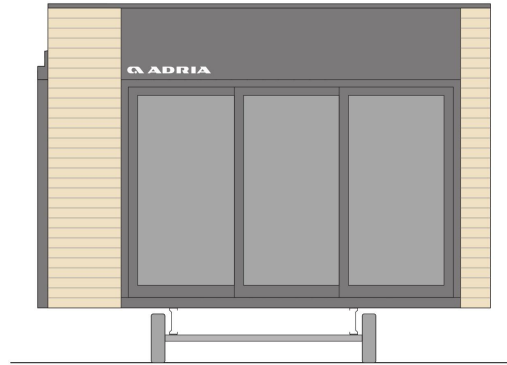

Mline 905 R22

Facade:

MLine 905 R22

Facade 2:

MLine 905 R22

Layout:

A1 GENERAL

Area	40,50
Number of beds	4+1
Number of bedrooms	2
Number of bathrooms	2
Height	3,45
Length	9,00
Width	4,5

B1 CHASSIS

100% Galvanized Steel Chassis with leveling feet	X
Inflatable wheels	X
Detachble hook	X
Leveling Feet 1-2%	X

B2 FLOOR

Vynil flooring	X
Moisture resistant CTB-H floor 19 mm with ALU isolation floor foil	X