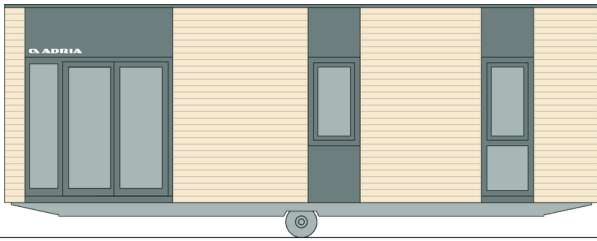

Mline 905 R22

Facade:

MLine 905 R22

Facade 2:

MLine 905 R22

Layout:

A1 GENERAL

Area	40,50
Number of beds	4+1
Number of bedrooms	2
Number of bathrooms	2
Height	3,45
Length	9,00
Width	4,5