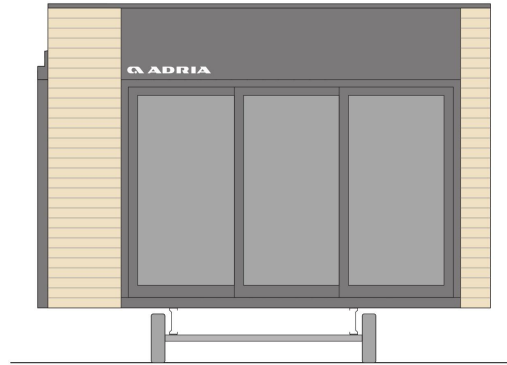

Mline 905 R22

Facade:

MLine 905 R22

Facade 2:

MLine 905 R22

Layout:

A1 GENERAL

Area	40,50
Number of beds	4+1
Number of bedrooms	2
Number of bathrooms	2
Height	3,45
Length	9,00
Width	4,5

B1 CHASSIS

100% Galvanized Steel Chassis	X
Inflatable wheels	X
Detachble hook	X
Leveling Feet 1-2%	X

B2 FLOOR

Vynil flooring	X
Moisture resistant CTB-H floor 19 mm with ALU isolation floor foil	X

B3 EXTERIOR WALLS