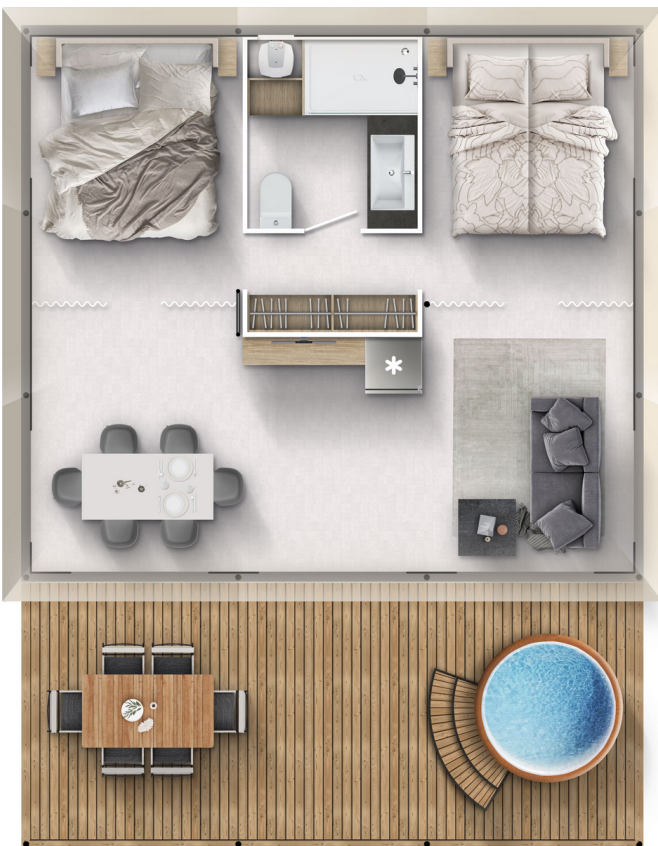

Boutique B05 FAMILY

Facade:

Layout:

Layout 2:

A1 GENERAL

Length interior/exterior	6,6/7,62
Width interior/exterior	5,9/6,9
Height interior/exterior	3,89/4,67
Area	39+7
Number of beds	6
Number of bedrooms	3
Number of bathrooms	1
Loft bedroom	X
Kitchen	-
Transport length	5,9
Transport width	2,3
Transport height	2,55

C0 INTERIOR

Furnishing Decor - STANDARD	GOLD CRAFT OAK
Textile Combination - STANDARD	TENT
Cushions in bedrooms	O
Bedspread in master bedroom	O
Interior doors 25mm	X
Interior partition walls	X
Partition curtains	X
Mosquito net for beds	O
Fire extinguisher (1kg)	O
Fire blanket	O
Smoke detector	O

D2 ELECTRICITY

External connection 32A, 250V, 2P+E	X
External connection 32A, 400V, 3P+N+E	O
Black flush installations, sockets and switches	X
Reading LED lights in all rooms	X
Ambiental LED lightning in living room and sleeping rooms	X
TV socket	X
USB socket	X
UTP socket	O

D3 MULTIMEDIA

TV holder	O
LED TV 32 inch	O
TV holder with double fold function	O

D4 HEATING AND COOLING

Air-conditioning white - mono split	O
Electrical heater in master bedroom	O
Electrical towel heater in bathroom 1	O
Electrical underfloor heating system Ebecco ® in all rooms	O