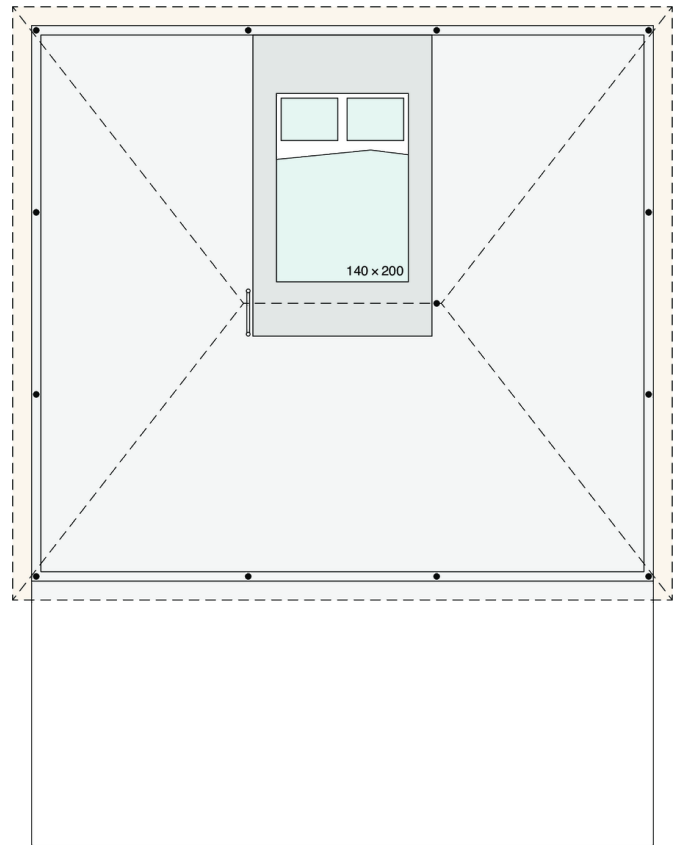

Boutique B05 FAMILY

Facade:

Boutique XL fasada

Layout:

Boutique XL Family

Layout 2:

Boutique XL Family mansarda

A1 GENERAL

Length interior/exterior	6,6/7,62
Width interior/exterior	5,9/6,9
Height interior/exterior	3,89/4,67
Area	39+7
Number of beds	6
Number of bedrooms	3
Number of bathrooms	1
Loft bedroom	X
Kitchen	-
Transport length	5,9
Transport width	2,3
Transport height	2,55