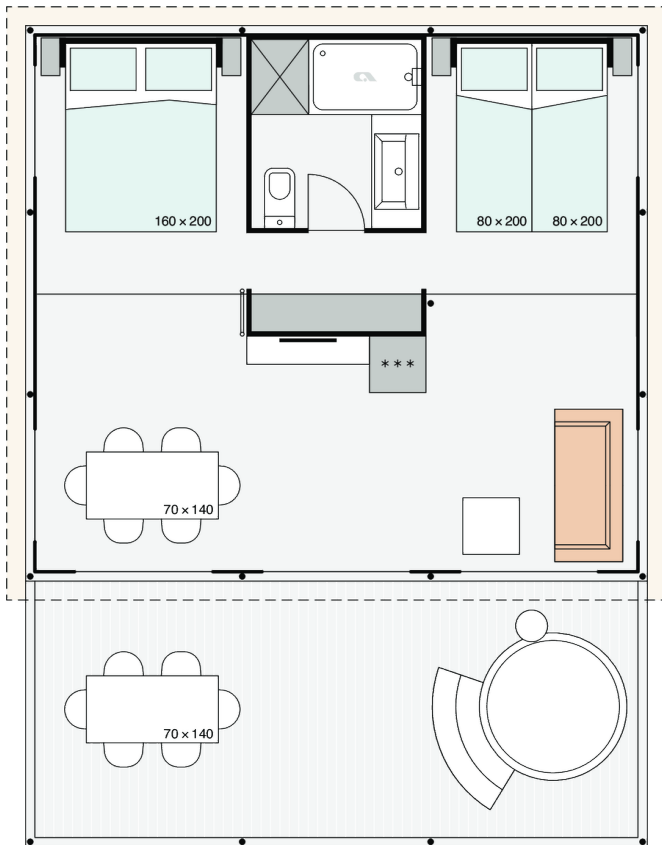

Boutique B05 FAMILY

Facade:

Boutique XL fasada

Layout:

Boutique XL Family

Layout 2:

Boutique XL Family mansarda

A1 GENERAL

Length interior/exterior	6,6/7,62
Width interior/exterior	5,9/6,9
Height interior/exterior	3,89/4,67
Area	39+7
Number of beds	6
Number of bedrooms	3
Number of bathrooms	1
Loft bedroom	X
Kitchen	-
Transport length	5,9
Transport width	2,3
Transport height	2,55