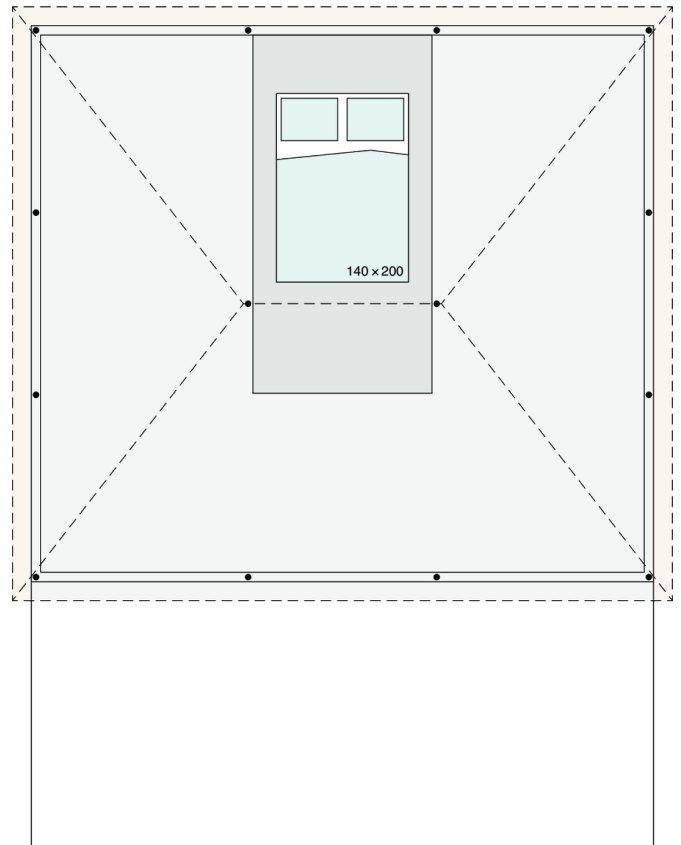

Boutique B05 FAMILY+

Facade:

Boutique XL fasada

Layout:

Boutique XL Family+

Layout 2:

Boutique XL Family+ mansarda

A1 GENERAL

Length interior/exterior	6,6/7,62
Length interior/exterior	6,6/7,62
Width interior/exterior	5,9/6,9
Width interior/exterior	5,9/6,9
Height interior/exterior	3,89/4,67
Height interior/exterior	3,89/4,67
Area	39+7
Area	39+7
Number of beds	6
Number of beds	6
Number of bedrooms	3
Number of bedrooms	3
Number of bathrooms	1
Number of bathrooms	1
Loft bedroom	X
Loft bedroom	X
Kitchen	X
Kitchen	X
Transport length	5,9
Transport length	5,9
Transport width	2,3
Transport width	2,3
Transport height	2,55
Transport height	2,55