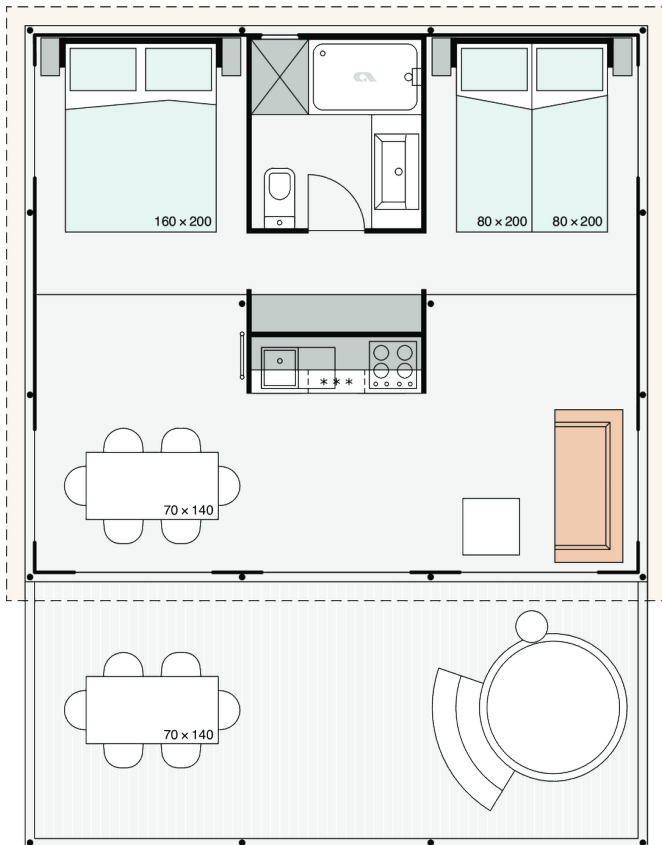

Boutique B05 FAMILY+

Facade:

Boutique XL fasada

Layout:

Boutique XL Family+

Layout 2:

Boutique XL Family+ mansarda

A1 GENERAL

Length interior/exterior	6,6/7,62
Length interior/exterior	6,6/7,62
Width interior/exterior	5,9/6,9
Width interior/exterior	5,9/6,9
Height interior/exterior	3,89/4,67
Height interior/exterior	3,89/4,67
Area	39+7
Area	39+7
Number of beds	6
Number of beds	6
Number of bedrooms	3
Number of bedrooms	3
Number of bathrooms	1
Number of bathrooms	1
Loft bedroom	X
Loft bedroom	X
Kitchen	X
Kitchen	X
Transport length	5,9
Transport length	5,9
Transport width	2,3
Transport width	2,3
Transport height	2,55
Transport height	2,55