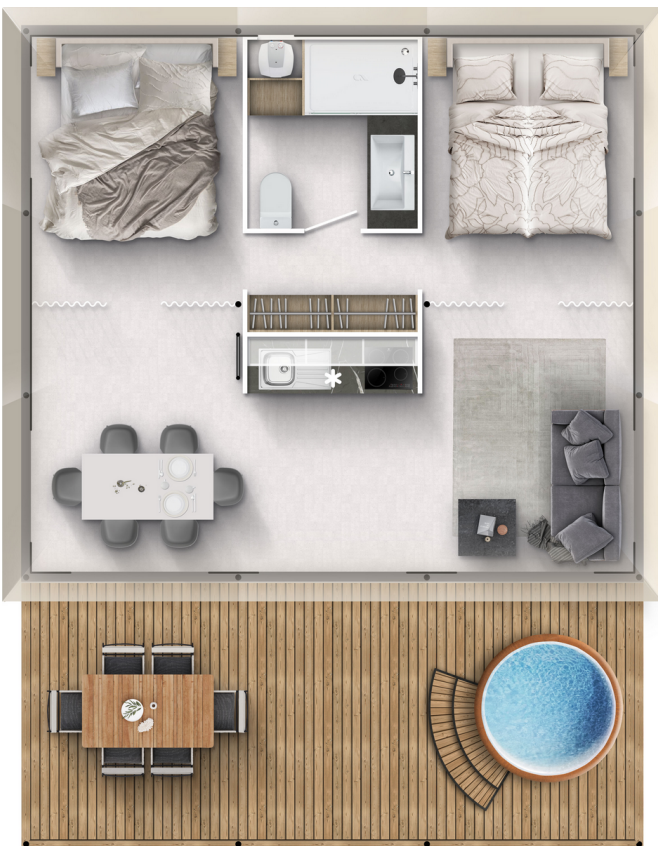

Boutique B05 FAMILY+

Facade:

Layout:

Layout 2:

A1 GENERAL

Length interior/exterior	6,6/7,62
Width interior/exterior	5,9/6,9
Height interior/exterior	3,89/4,67
Area	39+7
Number of beds	6
Number of bedrooms	3
Number of bathrooms	1
Loft bedroom	X
Kitchen	X
Transport length	5,9
Transport width	2,3
Transport height	2,55

Ottoman bed with wooden upholstery in master bedroom	O
Upholstered headboard in master bedroom	X
Bedside tables in master bedroom	X
Wardrobe in master bedroom	X
Ambiental LED lightning under the shelf in master bedroom	X
Reading LED lights in master bedroom	X
Electrical socket in master bedroom	X

D2 ELECTRICITY

External connection 32A, 250V, 2P+E	X
External connection 32A, 400V, 3P+N+E	O
Black flush installations, sockets and switches	X
Reading LED lights in all rooms	X
Ambiantal LED lightning in living room and sleeping rooms	X
TV socket	X
USB socket	X
UTP socket	O

D3 MULTIMEDIA

TV holder	O
LED TV 32 inch	O
TV holder with double fold function	O

D4 HEATING AND COOLING

Air-conditioning white - mono split	O
Electrical heater in master bedroom	O
Electrical towel heater in bathroom 1	O
Electrical underfloor heating system Ebecco ® in all rooms	O