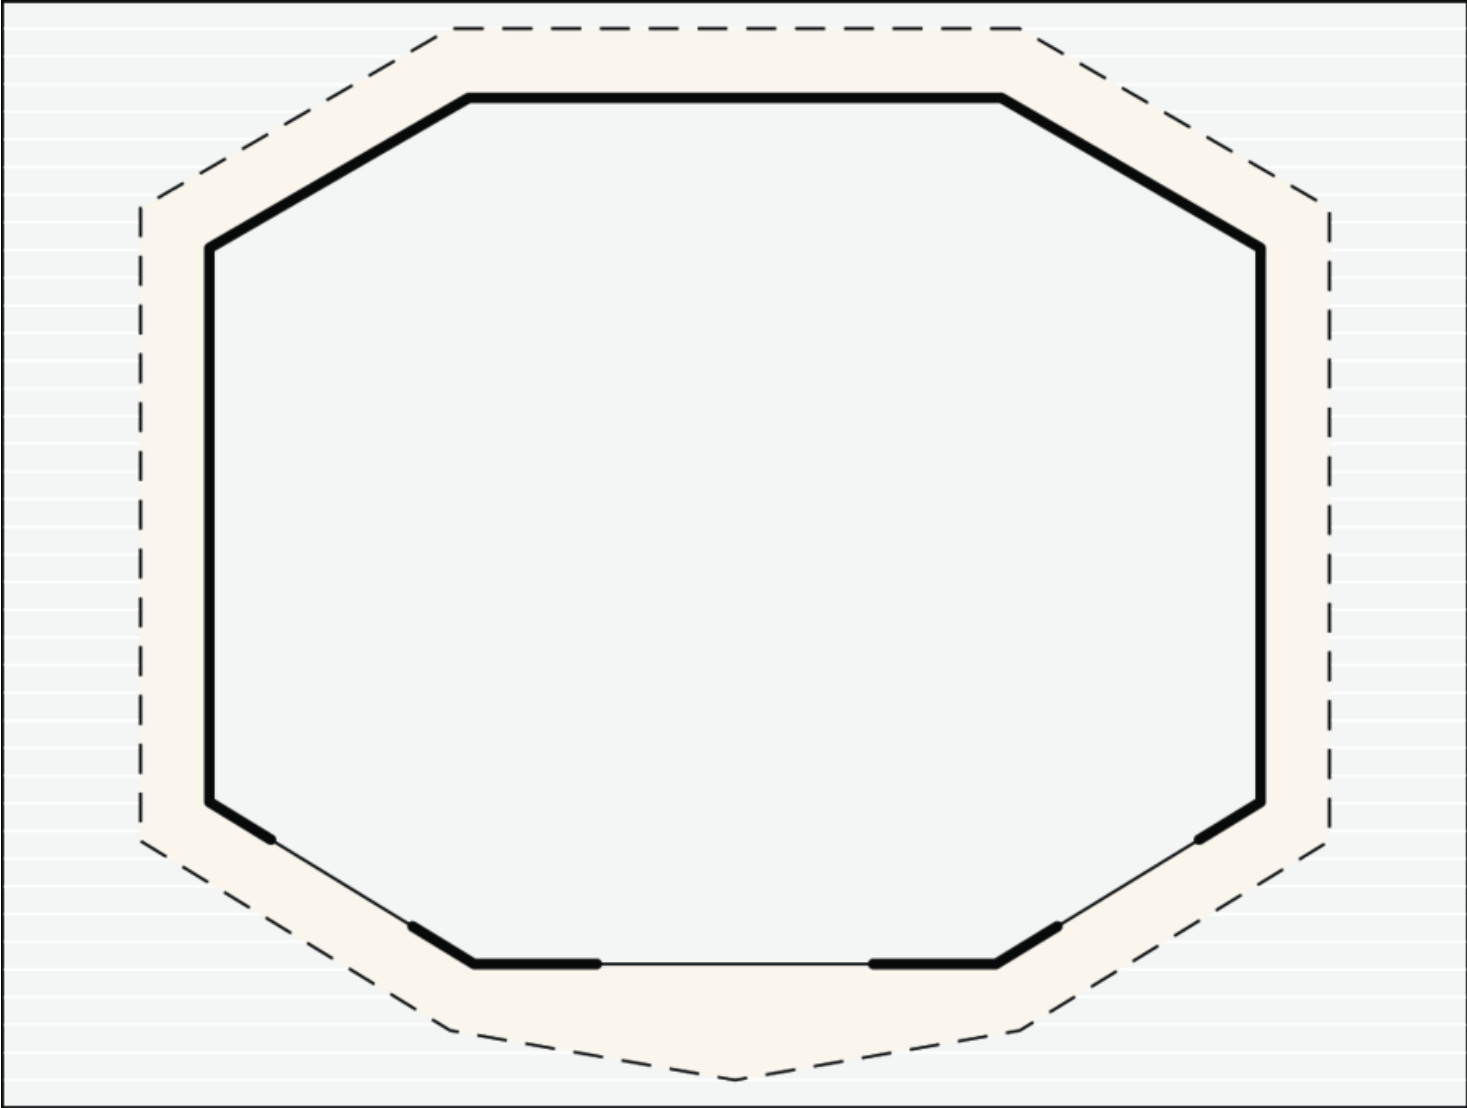

Bell S BASIC

Facade:

Bell S fasada

Layout:

Bell S Basic

A1 GENERAL

Length interior/exterior	2,3/4,3
Width interior/exterior	3,4/5,4
Height interior/exterior	2,15/2,48
Area	7,82
Number of beds	-
Number of bedrooms	-
Number of bathrooms	-
Kitchen	-
Transport length	2,15
Transport width	1,85
Transport height	0,9

E1 EXTERIOR EQUIPMENT

Canopy over entrance		X
Terrace larchwood small	O, 200x100cm	
Terrace larchwood large	O, 200x185cm	
Lounge furniture with two chairs and coffee table		O
Sun loungers (2 pcs)		O

Legal Notice