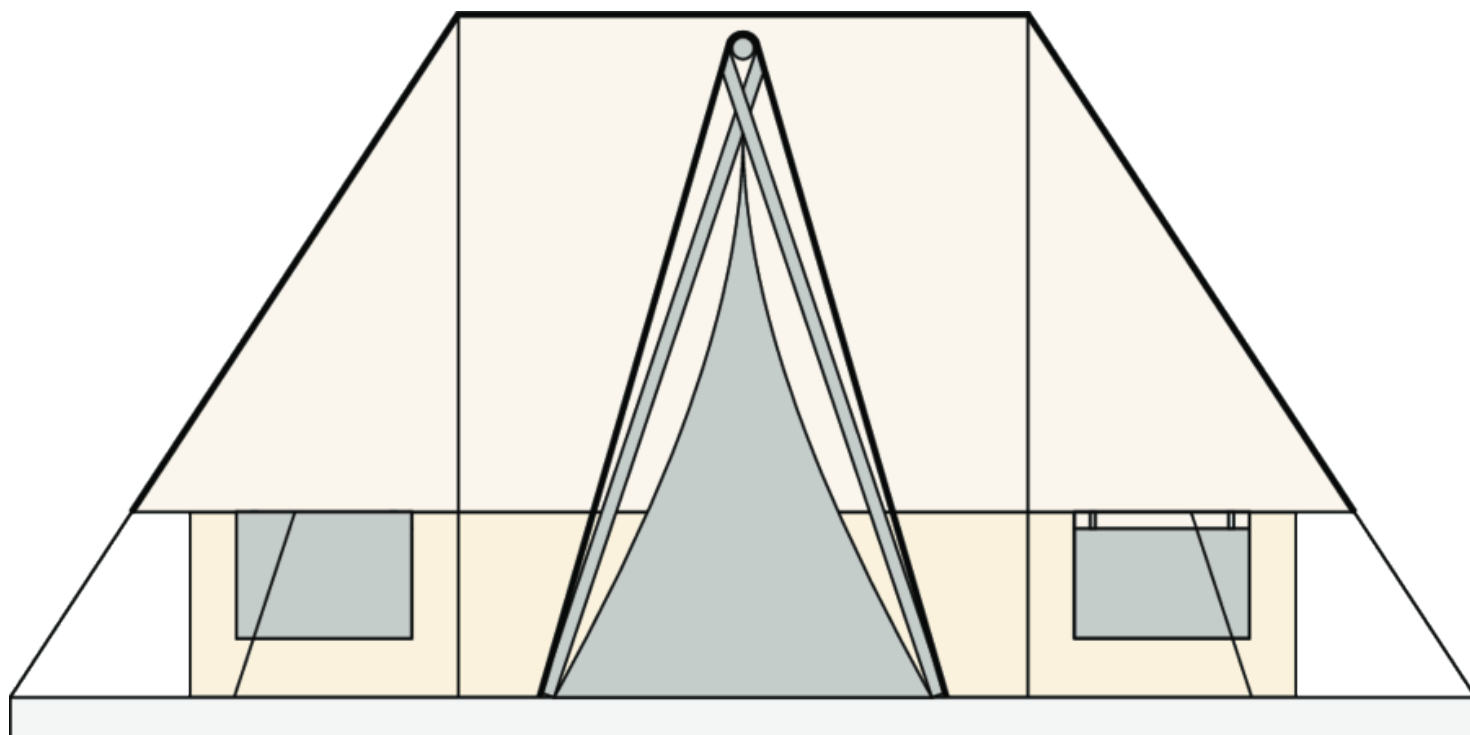

Bell S BASIC

Facade:

Bell S fasada

Layout:

Bell S Basic

A1 GENERAL

Length interior/exterior	2,3/4,3
Width interior/exterior	3,4/5,4
Height interior/exterior	2,15/2,48
Area	7,82
Number of beds	-
Number of bedrooms	-
Number of bathrooms	-
Kitchen	-
Transport length	2,15
Transport width	1,85
Transport height	0,9

B1 CHASSIS

Leveling Feet	O, 1-2%
Anchoring Kit - Steel rod	O
Anchoring Kit - Steel ancor	O

B2 FLOOR

Carpet	O
Pinewood boards floor	X
Larchwood boards floor	O

B3 EXTERIOR WALLS

Construction poles Pinewood KVH 60 x 100	X
Roof canvas TenCate Solair KA46 420g/m2	X
Roof canvas TenCate Campshield FR1 420g/m2 (FR)	O
Interior canvas TenCate Cotton KD24 340g/m2	X
Interior canvas TenCate Campshield FR2 290g/m2 (FR)	O
Window with mosquito net	X
Front entrance opening section on zipper	X
Mosquito net for entrance opening	X
Pad lock system	O
Master key for pad lock system	O
Winter cover	O