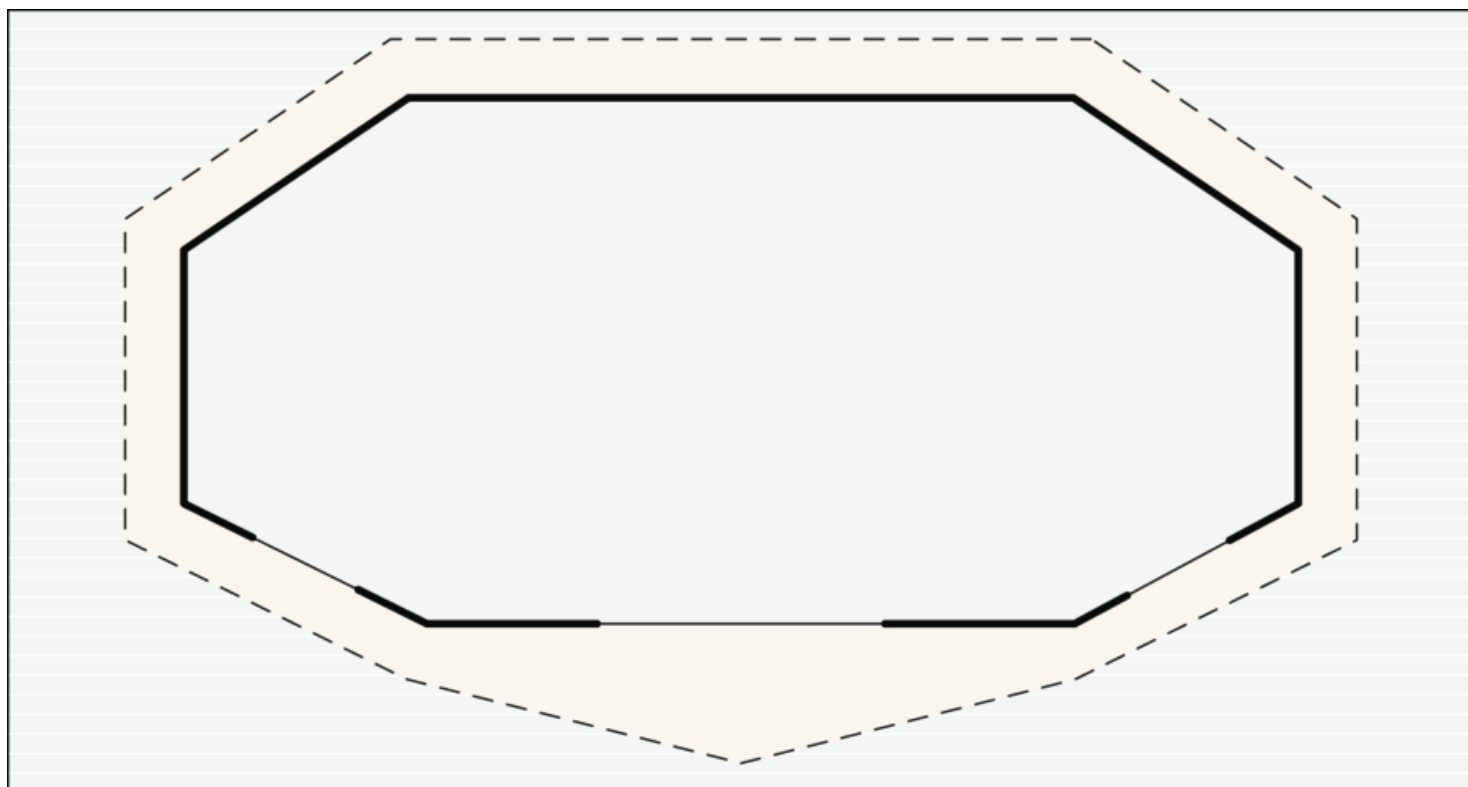

Basic BELL

Facade:

Bell M fasada

Layout:

Bell M Basic

Basic BELL
A1 GENERAL

Length interior/exterior	3,4/4,3
Width interior/exterior	3,4/5,4
Height interior/exterior	2,15/2,48
Area	19,72
Number of beds	-
Number of bedrooms	-
Number of bathrooms	-
Kitchen	-
Transport length	2,15
Transport width	2,5
Transport height	0,9

B1 CHASSIS

Leveling Feet 1-2%	O, 1-2%
Subframework of spruce wood	X
Anchoring kit	O

B2 FLOOR

Carpet	O
Larchwood boards floor	X

B3 EXTERIOR WALLS

Construction poles Pinewood KVH 60 x 100	X
Roof canvas TenCate Campshield FR1 420g/m2 (FR)	O
Interior canvas TenCate Campshield FR2 290g/m2 (FR)	O
Window with mosquito net	X
Front entrance opening section on zipper	X
Mosquito net for entrance opening	X
Pad lock system	X
Master key for pad lock system	O
Winter cover	O
Interior canvas Subrenat CAMP420PC 2I 420g/m2	X
Roof Subrenat CAMP420PC 2I 420g/m2	X

E1 EXTERIOR EQUIPMENT

Canopy over entrance	X
Terrace floor 2000x1000 mm	O
Terrace floor 2000 x2500 mm	O

Legal Notice

The information on this website is provided "as is" and without warranty of any kind, expressed or implied, including (but not limited to) any implied warranties of merchantability and non-infringement of third party rights. While the information provided is believed to be accurate, it may include errors or inaccuracies. In no event shall Adria Home be liable to any person for any special, indirect or consequential damages relating to this material, unless caused by gross negligence or intentional misconduct. The purpose of this website is illustrative. The website may show visuals which may include some elements not belonging to the standard equipment or portray products which may not be available in all markets. Products may change in terms of technical specification and commercial details and in relation to specific regulations. You are advised to always contact your selected Adria representative to obtain all detailed information prior to purchasing.