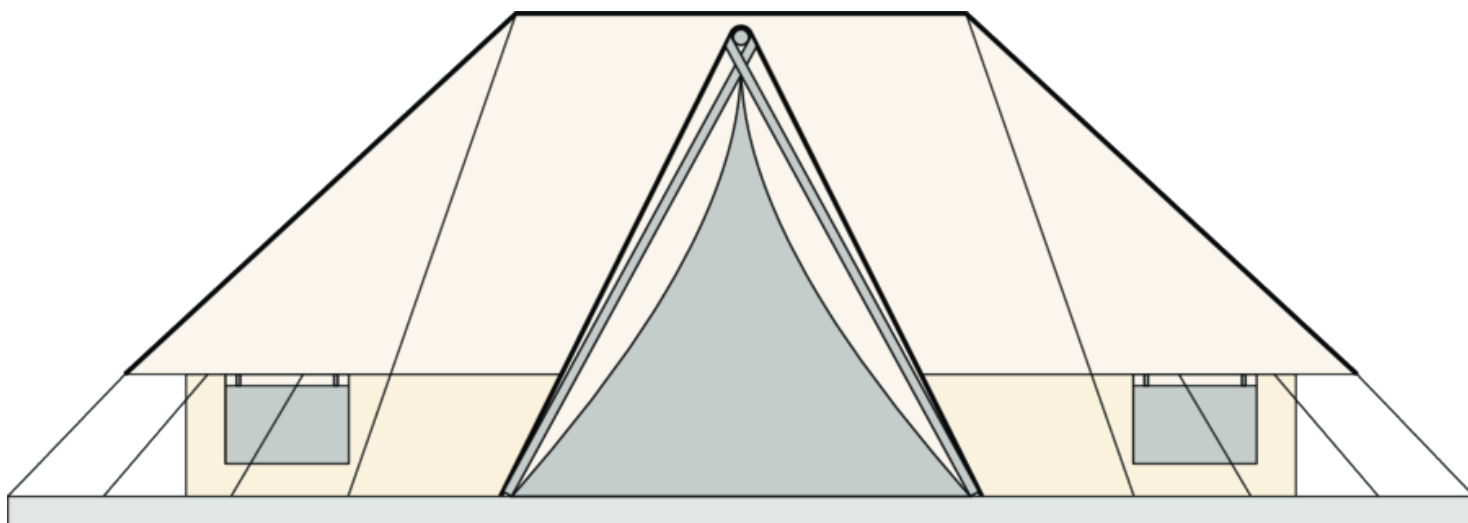

Basic BELL

Facade:

Bell M fasada

Layout:

Bell M Basic

Basic BELL
A1 GENERAL

Length interior/exterior	3,4/4,3
Width interior/exterior	3,4/5,4
Height interior/exterior	2,15/2,48
Area	19,72
Number of beds	-
Number of bedrooms	-
Number of bathrooms	-
Kitchen	-
Transport length	2,15
Transport width	2,5
Transport height	0,9

B1 CHASSIS

Leveling Feet 1-2%	O, 1-2%
Subframework of spruce wood	X
Anchoring kit	O

B2 FLOOR

Carpet	O
Larchwood boards floor	X

B3 EXTERIOR WALLS

Construction poles Pinewood KVH 60 x 100	X
Roof canvas TenCate Campshield FR1 420g/m2 (FR)	O
Interior canvas TenCate Campshield FR2 290g/m2 (FR)	O
Window with mosquito net	X
Front entrance opening section on zipper	X
Mosquito net for entrance opening	X
Pad lock system	X
Master key for pad lock system	O
Winter cover	O
Interior canvas Subrenat CAMP420PC 2I 420g/m2	X
Roof Subrenat CAMP420PC 2I 420g/m2	X