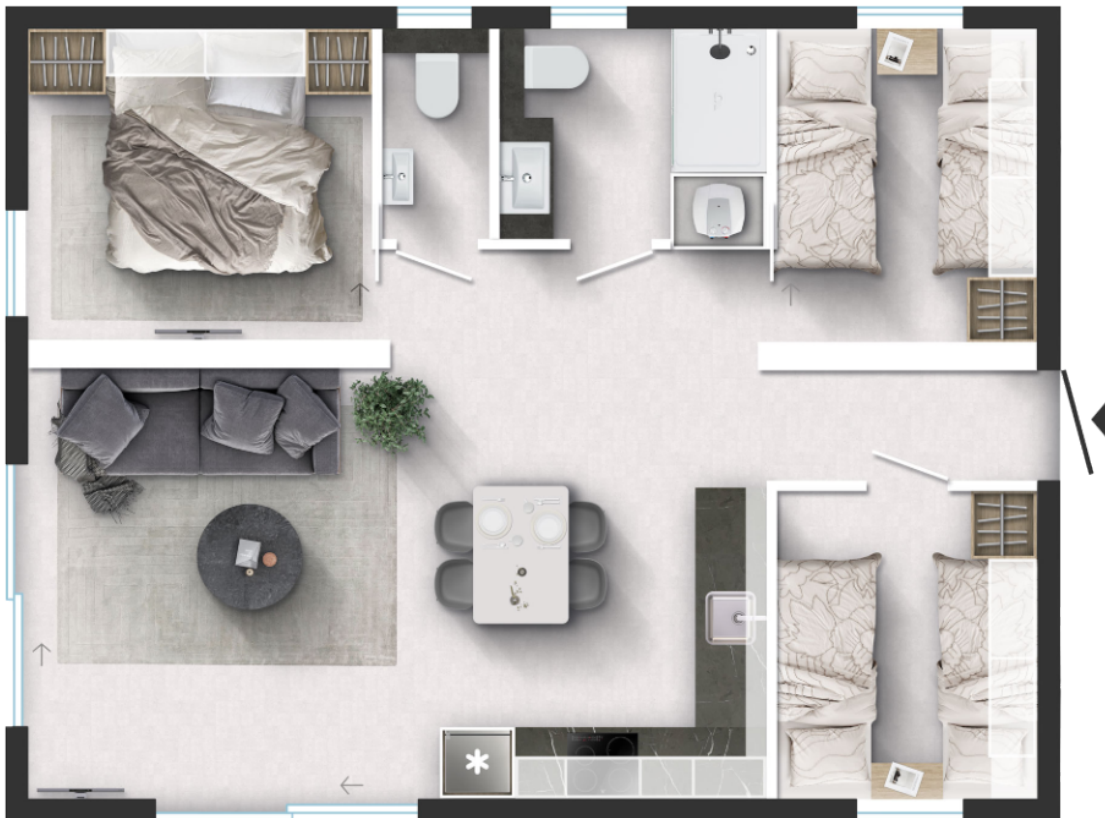

Aurora Twin 907 F31T

Facade:

Facade 2:

Layout:

A1 GENERAL

Area	63,00
Number of beds	2+1+4
Number of bedrooms	1+2
Height	3,45
Length	9,00
Width	7,00
Number of bathrooms	1 + T

B1 CHASSIS

100% Galvanized Steel Chassis with leveling feet	X
Inflatable wheels	X
Detachble hook	X
Leveling Feet	X