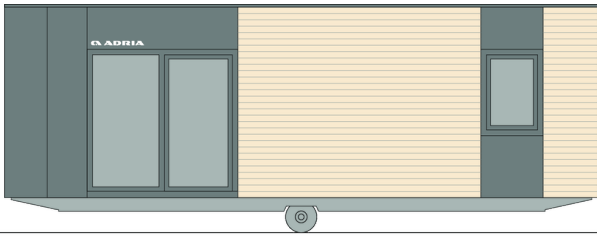

Aurora 907

Facade:

Aurora Twin 907

Facade 2:

Aurora Twin 907

Layout:

Aurora Twin 907

A1 GENERAL

Area	45,00
Number of beds	6+2
Number of bedrooms	3
Number of bathrooms	1+WC
Length	9,00
Width	7,00
Height	3,45

Legal Notice

The information on this website is provided "as is" and without warranty of any kind, expressed or implied, including (but not limited to) any implied warranties of merchantability and non-infringement of third party rights. While the information provided is believed to be accurate, it may include errors or inaccuracies. In no event shall Adria Home be liable to any person for any special, indirect or consequential damages relating to this material, unless caused by gross negligence or intentional misconduct. The purpose of this website is illustrative. The website may show visuals which may include some elements not belonging to the standard equipment or portray products which may not be available in all markets. Products may change in terms of technical specification and commercial details and in relation to specific regulations. You are advised to always contact your selected Adria representative to obtain all detailed information prior to purchasing.