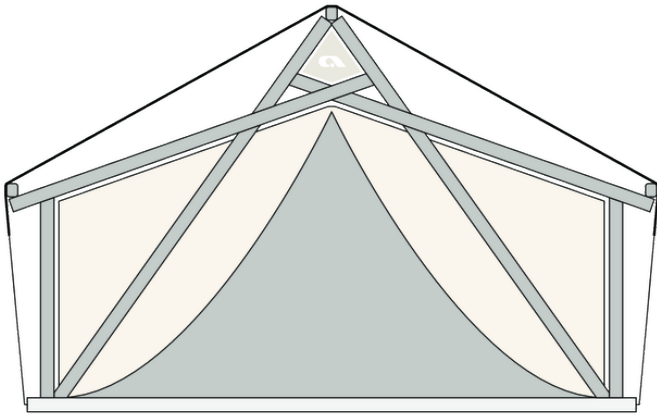

# Adriatic M BASIC

**Facade:**

**Adriatic M fasada**

**Layout:**

**Adriatic M Basic**

**A1 GENERAL**

Length interior/exterior	5/7,5
Width interior/exterior	5,05/5,85
Height interior/exterior	2,63/3,63
Area	39,16
Number of beds	-
Number of bedrooms	-
Number of bathrooms	-
Kitchen	-
Loft bedroom	-
Transport length	7,5
Transport width	2,28
Transport height	2,4
Dimension terrace	5,05x2,31

**B1 CHASSIS**

Wooden leveling feet 250mm	X
Wooden leveling feet 400mm	O
Subframework of spruce wood	X
Leveling Feet	X
Anchoring Kit - Steel rod	O
Anchoring Kit - Steel ancor	O

**B2 FLOOR**

Larchwood boards U-connect	X
----------------------------	---