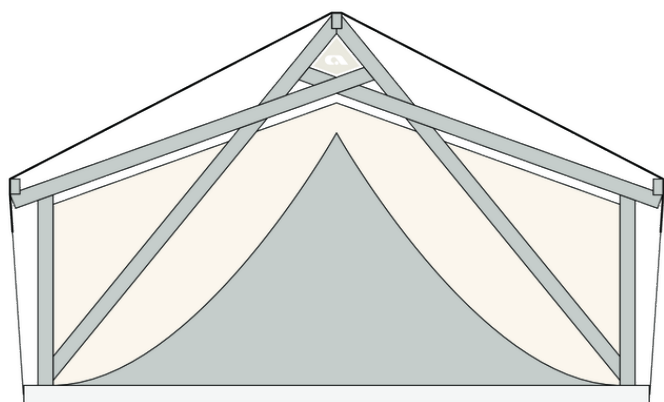

Adriatic L BASIC

Facade:

Adriatic L fasada

Layout:

Adriatic L Basic

A1 GENERAL

Length interior/exterior	5,5/8,92
Width interior/exterior	6/6,82
Height interior/exterior	2,99/4,15
Area	48,60
Number of beds	-
Number of bedrooms	-
Number of bathrooms	-
Kitchen	-
Loft bedroom	-
Transport length	8,92
Transport width	2,28
Transport height	2,4
Dimension terrace	6x2,65

B1 CHASSIS

Wooden leveling feet 250mm	X
Wooden leveling feet 400mm	O
Subframework of spruce wood	X
Leveling Feet	X
Anchoring Kit - Steel rod	O
Anchoring Kit - Steel ancor	O

B2 FLOOR

Larchwood boards U-connect	X
----------------------------	---

Adriatic L BASIC

Interior canvas TenCate Campshield FR2 290g/m2 (FR)	O
Window with mosquito net	X
Internal canvas rolo	X
External cristal PVC rolo with Vecro tape	X
Front entrance opening secton on zipper	X
Mosquito net for entrance opening	O
Pad lock system	X
Master key for pad lock system	O
Winter cover	O
Stick for door zipper	X